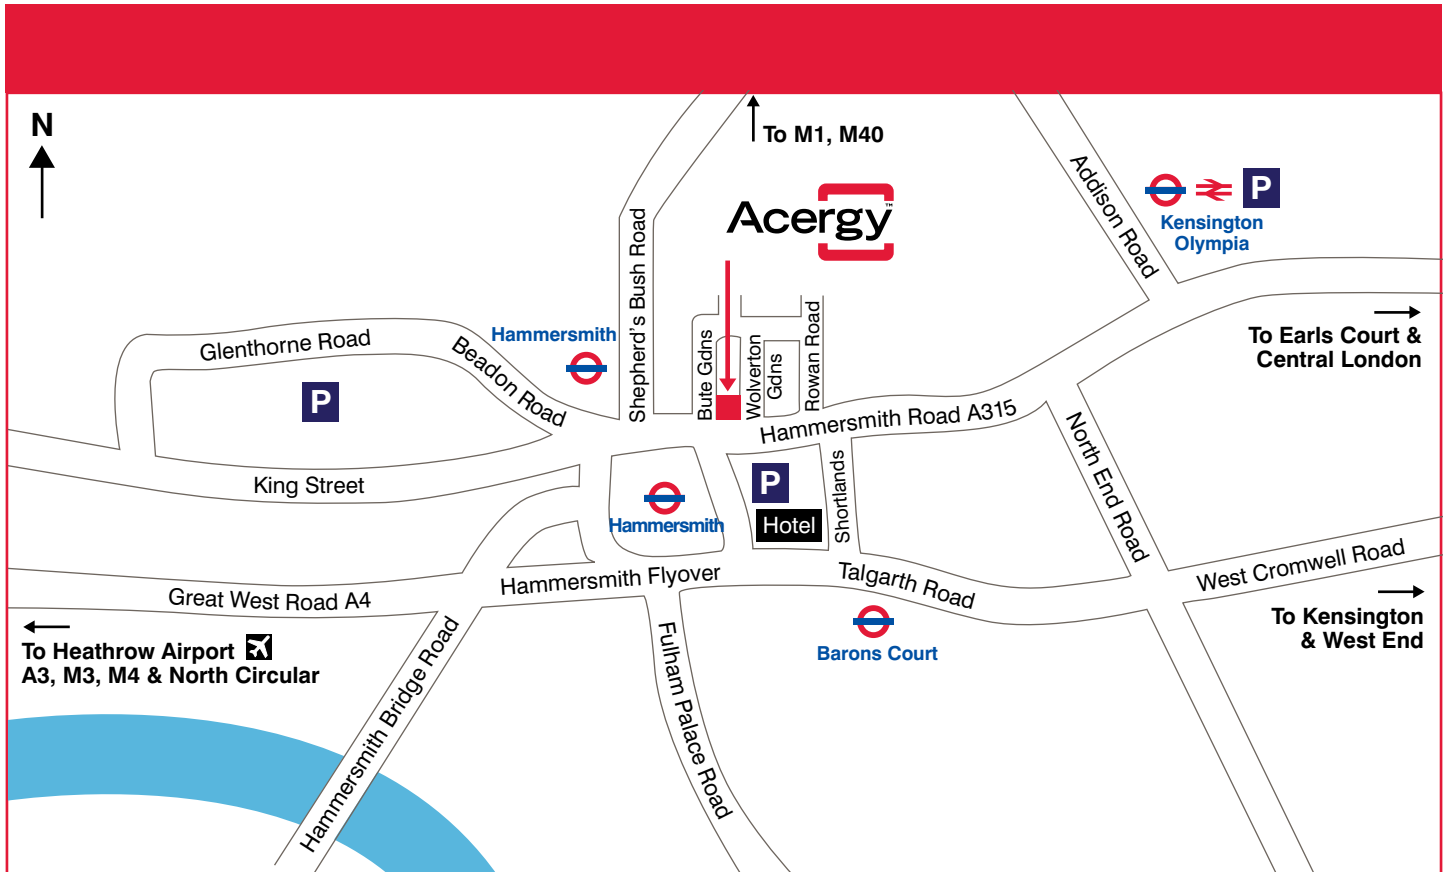

Location map

By road

A316 & M4 (A4) motorway converge at the Hogarth Roundabout in Chiswick. Continue straight over, along the Great West Road (A4) following signs for Hammersmith. Exit left for Hammersmith, just before the A4 Hammersmith Flyover. Proceed along Hammersmith Bridge Road to the roundabout. Taking the third exit, bear right onto Hammersmith Road. Acergy's offices at 200 Hammersmith Road will be on your left hand side, just after Bute Gardens and on the corner of Wolverton Gardens. Parking at 200 Hammersmith Road is limited and you should contact the office in advance to book a space. Public car parks are highlighted on the location map.

By air

Direct Underground service from Heathrow Airport, via the Piccadilly Line to Hammersmith.

From Gatwick Airport, overland rail link to Victoria and the District Line to Hammersmith.

By Underground

Hammersmith Underground Station is just 3 minutes walk away. This station is a major interchange and offers the District, Piccadilly and Hammersmith & City Lines, which between them connect with the entire London Underground system.

By Rail

Victoria main line rail. Take the District Line to Hammersmith Underground Station. Overland services to Kensington Olympia which is a ten minute walk away.

By Bus

Bus numbers 9, 10 and 27 run into Hammersmith Broadway, along Hammersmith Road.